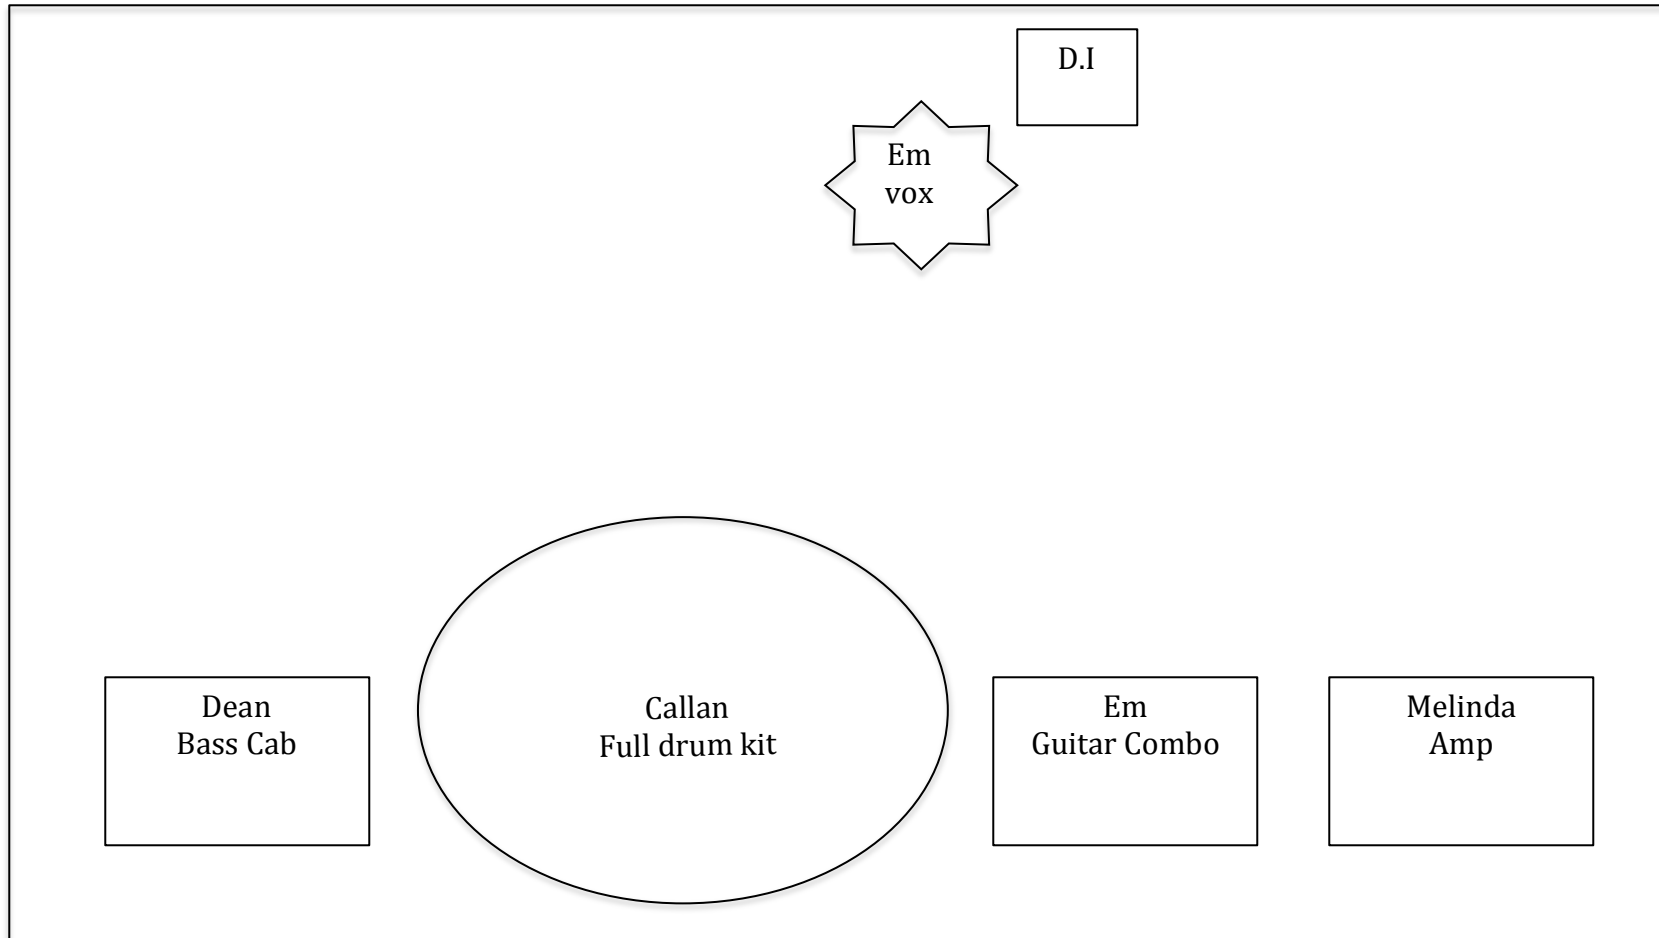

DEAR WILLOW STAGE PLOT 2018

Front of House

*Em on electric for all but 2 songs mid set, DI needed for acoustic guitar for this segment.